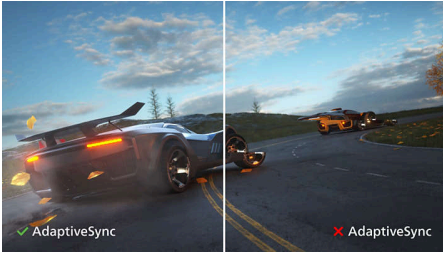

Highlights

Adaptive-Sync technology

Gaming shouldn't be a choice between choppy gameplay or broken frames. Get fluid, artifact-free performance at virtually any framerate with Adaptive-Sync technology, smooth quick refresh and ultra fast response time.