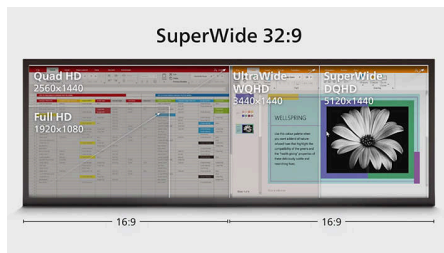

32:9 SuperWide

32:9 SuperWide 49" screen, with 5120 x 1440 resolution, is designed to replace multiscreen setups for massive wide view. It's like having two 27" 16:9 Quad HD displays side-by-side. SuperWide monitors offer screen area of dual monitors without the complicated setup.