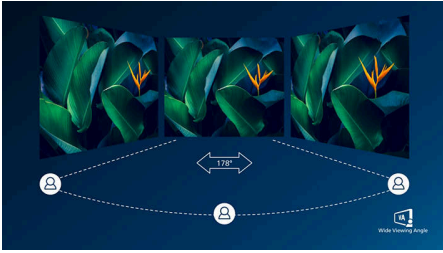

Single cable USB-C connection

- RJ-45 to USB-C gives easy network connection with security
- USB 3.2 high speed data transfer

Curved Business Monitor

32:9 SuperWide curved monitor with USB-C

49B2U5900C/00

Highlights

VA display

Philips VA LED display uses an advanced multi-domain vertical alignment technology which gives you super-high static contrast ratios for extra vivid and bright images. While standard office applications are handled with ease, it is especially suitable for photos, web-browsing, movies, gaming, and demanding graphical applications. It's optimized pixel management technology gives you 178/178 degree extra wide viewing angle, resulting in crisp images.