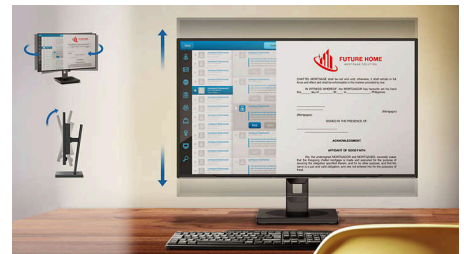

SmartKVM

Unlike traditional built-in KVM monitor button, the smart KVM allows for switching between sources with the click of a button on your keyboard. When all devices are properly connected, users can easily switch between sources by clicking the "Ctrl" key three times.

32:9 SuperWide

32:9 SuperWide 49" screen, with 5120 x 1440 resolution, is designed to replace multiscreen setups for massive wide view. It's like having two 27" 16:9 Quad HD displays side-by-side. SuperWide monitors offer screen area of dual monitors without the complicated setup.

MultiView technology

With the ultra-high resolution Philips MultiView display you can now experience a world of connectivity. MultiView enables active dual connect and view so that you can work with multiple devices like a PC and notebook simultaneously, for complex multi-tasking.

Compact Ergo Base

The Compact Ergo Base is a people-friendly Philips monitor base that tilts, swivels and height-adjusts so each user can position the monitor for maximum viewing comfort and efficiency.