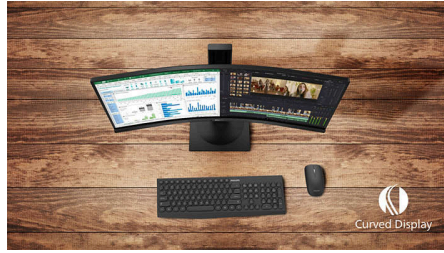

Designed for the way you work

- Built-in stereo speakers for multimedia
- MultiView enables simultaneous dual connection and view
- Tilt, swivel and height-adjust for an ideal viewing position
- Eyesafe certified blue light protection and color accuracy
- 32:9 SuperWide screen designed to replace multiscreen setups
- Curved display design for more immersive experience
- Earphone Hook: for customizable storage
- SmartKVM: for easily switching between sources.

Highlights

VA display

Philips VA LED display uses an advanced multi-domain vertical alignment technology which gives you super-high static contrast ratios for extra vivid and bright images. While standard office applications are handled with ease, it is especially suitable for photos, web-browsing, movies, gaming, and demanding graphical applications. It's optimized pixel management technology gives you 178/178 degree extra wide viewing angle, resulting in crisp images.

Curved display design

Desktop monitors offer a personal user experience, which suits a curve design very well. The curved screen provides a pleasant yet subtle immersion effect, which focuses on you at the center of your desk.

Compact Ergo Base

The Compact Ergo Base is a people-friendly Philips monitor base that tilts, swivels and height-adjusts so each user can position the monitor for maximum viewing comfort and efficiency.