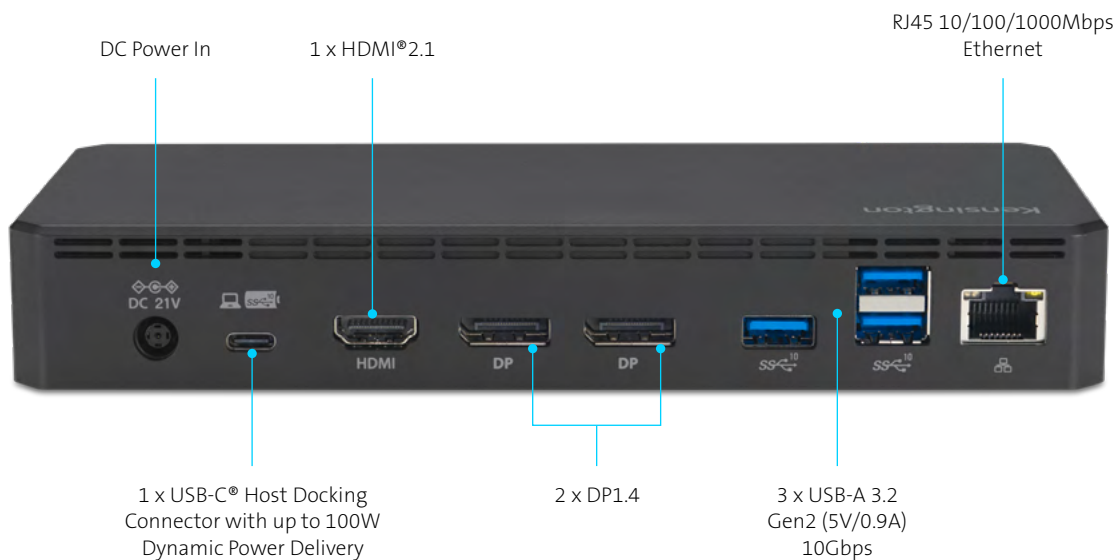

SD3220U3 provides all the essential ports needed for professional workflows, including support for up to three external 4K monitors, convenient front and back high-speed USB-A and USB-C® ports, laptop and phone charging, audio output, and Ethernet connectivity.

Features include:

- Up to three external monitors via one HDMI® and two DisplayPort™ (DP) connections
- Compatible with Thunderbolt™ 5, Thunderbolt™ 4, USB4®, and USB-C® Alt-Mode devices running Windows 10 or 11
- Up to 100W of power to host laptop and connected accessories
- 10-in-1 design
- Outer case made of plastic containing 71% post-consumer recycled (PCR) content.
- Zero-footprint mounting option
- Security cable lock slots
- 3-year limited warranty
- TAA compliant

## SD3220U3 EQ USB-C® 10Gbps Triple Video Driverless Dock

Part Number: K32803NA | UPC: 0 85896 00431 8

Front

Back

## SD3220U3 EQ USB-C® 10Gbps Triple Video Driverless Dock

Part Number: K32803NA | UPC: 0 85896 00431 8