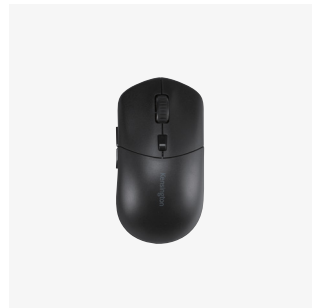

The Pro Fit™ Ergo KM680 EQ Rechargeable Desktop Set is designed for comfort and productivity, catering to multitaskers who work across multiple devices.

Easily connect and switch between up to three devices, enjoy all-day comfort with a full-size split keyboard, enhance productivity with programmable mouse buttons, and minimize interruptions in your workflow with long-lasting rechargeable batteries. Partially made from recycled materials, this set offers comfort, versatility, and convenience.

- Supports up to 3 devices via Bluetooth® and 2.4GHz USB receiver with 128-bit AES encryption
- Ergonomic full-size keyboard with split layout, quiet non-stick keys, wrist pad, and tilt legs
- Six-button mouse with three DPI settings
- 14 programmable keys, 5 programmable buttons, and a dedicated Copilot AI key*
- Outer cases (including keycaps) made with 39% post-consumer recycled (PCR) content**
- Long-lasting rechargeable batteries
- Swift Pair for Windows
- LED indicators for Num Lock, Caps Lock, Scroll Lock, battery life, and pairing
- Windows and macOS
- 3-year limited warranty

*Copilot AI key works with Windows only.

**Excludes PCB assembly, rechargeable battery, 2.4GHz dongle, and charging cable.

Pro Fit™ Ergo KM680 EQ Rechargeable Desktop Set

Part Number: K72486NA | UPC Code: 0 85896 72486 5

Ergonomic Full-Size Keyboard

A full-size split layout with an integrated wrist pad and front-positioned tilt legs promotes proper wrist alignment and may help minimize strain during prolonged use. Offers quiet, non-stick keys and LED indicators for Num Lock, Caps Lock, Scroll Lock, battery status, and device pairing.